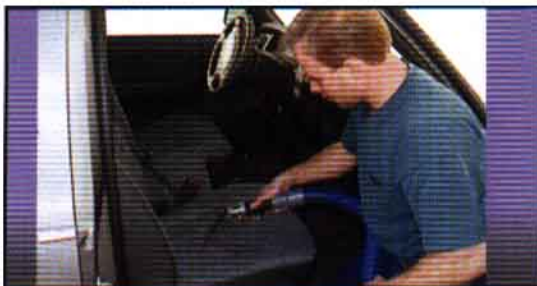

Service Bays

CLEANS:

CARPETS, UPHOLSTERY, AND HEADLINERS

All recovered soil and waste water automatically flushed down the drain.

HOT WATER EXTRACTION

After dry vacuuming, pre-spray on automatically mixed cleaning solution with handy pre-spray gun. Using the durable stainless steel tool, hot water extract and rinse out all soils and cleaning solutions.

DRY VACUUMING

Powerful vacuuming of auto interiors or shop and office floors. Water spray and cyclonic separation system (no restrictive filters) provides high-air flow for dry or wet vacuuming.